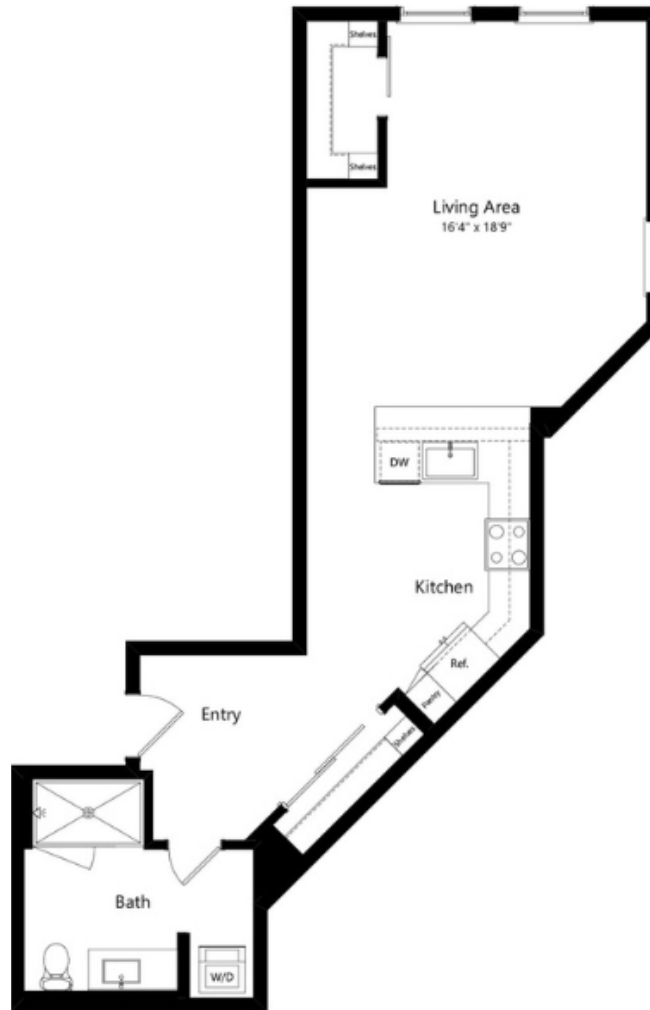

S9

STUDIO / 1 BATH

715 - 727

SQ. FT.

172 Constitution Drive | Menlo Park, CA 94025

www.livelume.com

Floor plans are artist's rendering. All dimensions are approximate. Actual product and specifications may vary in dimension or detail. Not all features are available in every apartment home. Prices and availability are subject to change. Rent is based on monthly frequency. Additional fees may apply, such as but not limited to package delivery, trash, water, amenities, etc. Please see a representative for details.