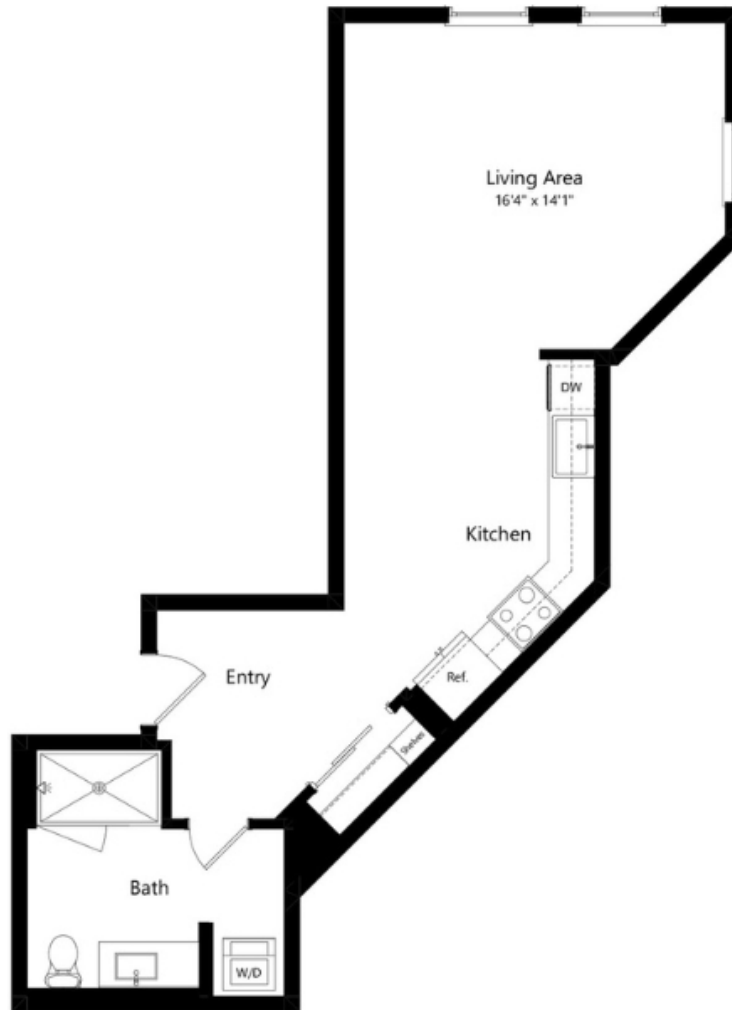

S7

STUDIO / 1 BATH

630

SQ. FT.

172 Constitution Drive | Menlo Park, CA 94025

www.livelume.com

Floor plans are artist's rendering. All dimensions are approximate. Actual product and specifications may vary in dimension or detail. Not all features are available in every apartment home. Prices and availability are subject to change. Rent is based on monthly frequency. Additional fees may apply, such as but not limited to package delivery, trash, water, amenities, etc. Please see a representative for details.