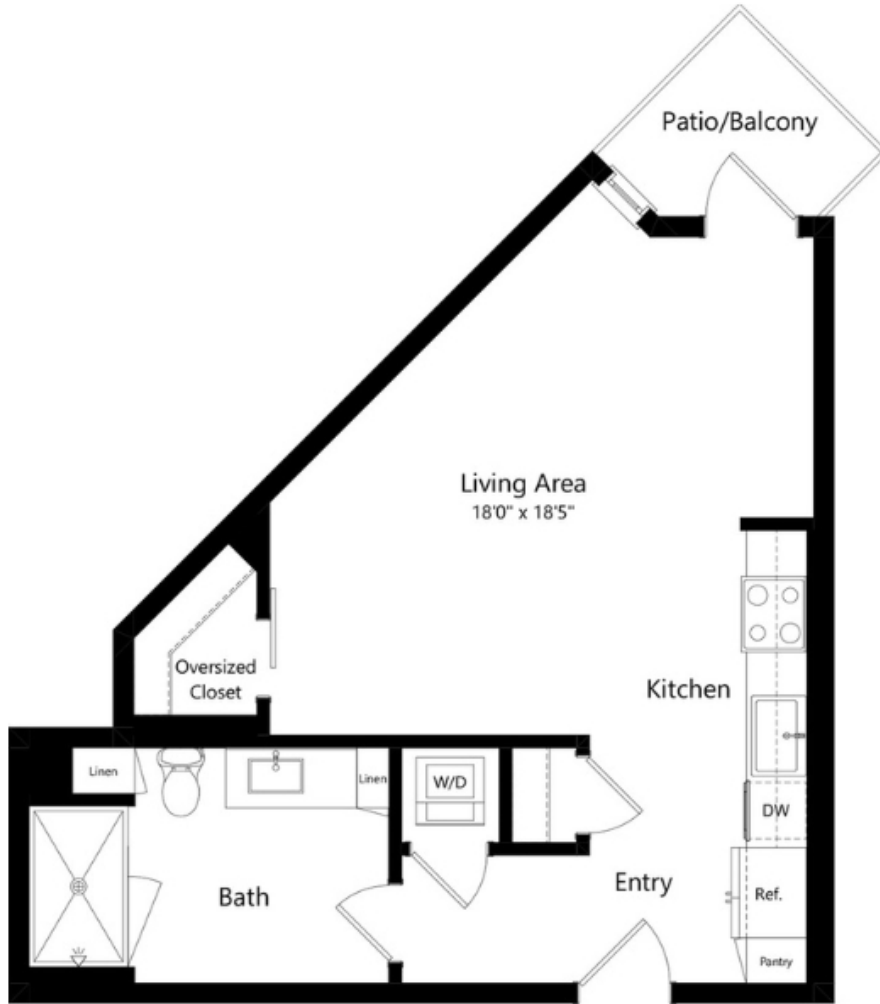

# S6

STUDIO / 1 BATH

# 531 - 542

SQ. FT.

172 Constitution Drive | Menlo Park, CA 94025

[www.livelume.com](http://www.livelume.com)

Floor plans are artist's rendering. All dimensions are approximate. Actual product and specifications may vary in dimension or detail. Not all features are available in every apartment home. Prices and availability are subject to change. Rent is based on monthly frequency. Additional fees may apply, such as but not limited to package delivery, trash, water, amenities, etc. Please see a representative for details.