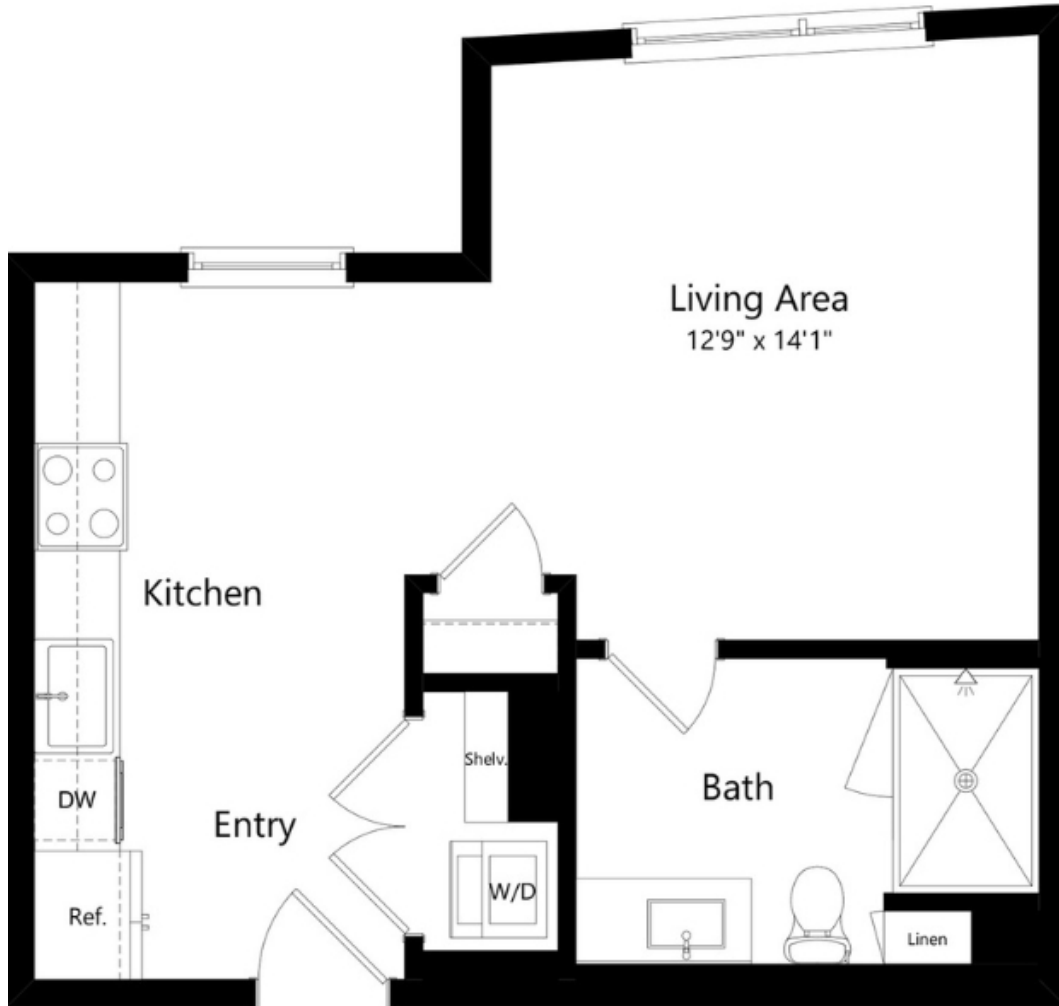

S5

STUDIO / 1 BATH

465

SQ. FT.

172 Constitution Drive | Menlo Park, CA 94025

www.livelume.com

Floor plans are artist's rendering. All dimensions are approximate. Actual product and specifications may vary in dimension or detail. Not all features are available in every apartment home. Prices and availability are subject to change. Rent is based on monthly frequency. Additional fees may apply, such as but not limited to package delivery, trash, water, amenities, etc. Please see a representative for details.