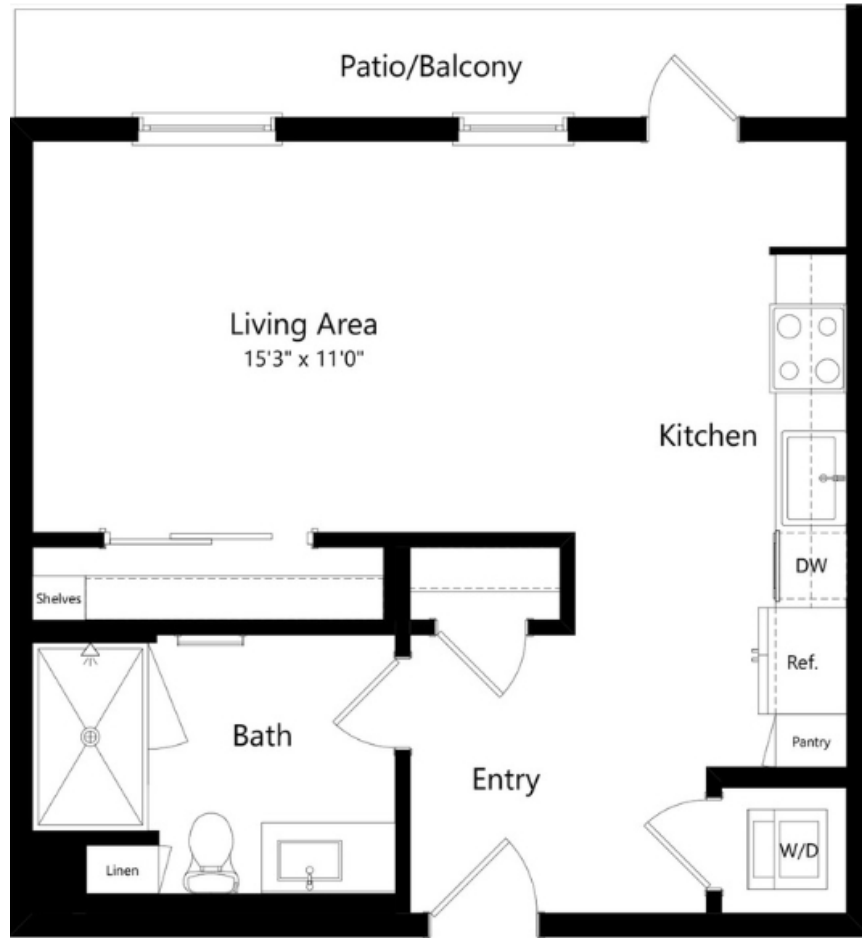

S4

STUDIO / 1 BATH

541

SQ. FT.

	172 Constitution Drive Menlo Park, CA 94025
	www.livelume.com

Floor plans are artist's rendering. All dimensions are approximate. Actual product and specifications may vary in dimension or detail. Not all features are available in every apartment home. Prices and availability are subject to change. Rent is based on monthly frequency. Additional fees may apply, such as but not limited to package delivery, trash, water, amenities, etc. Please see a representative for details.