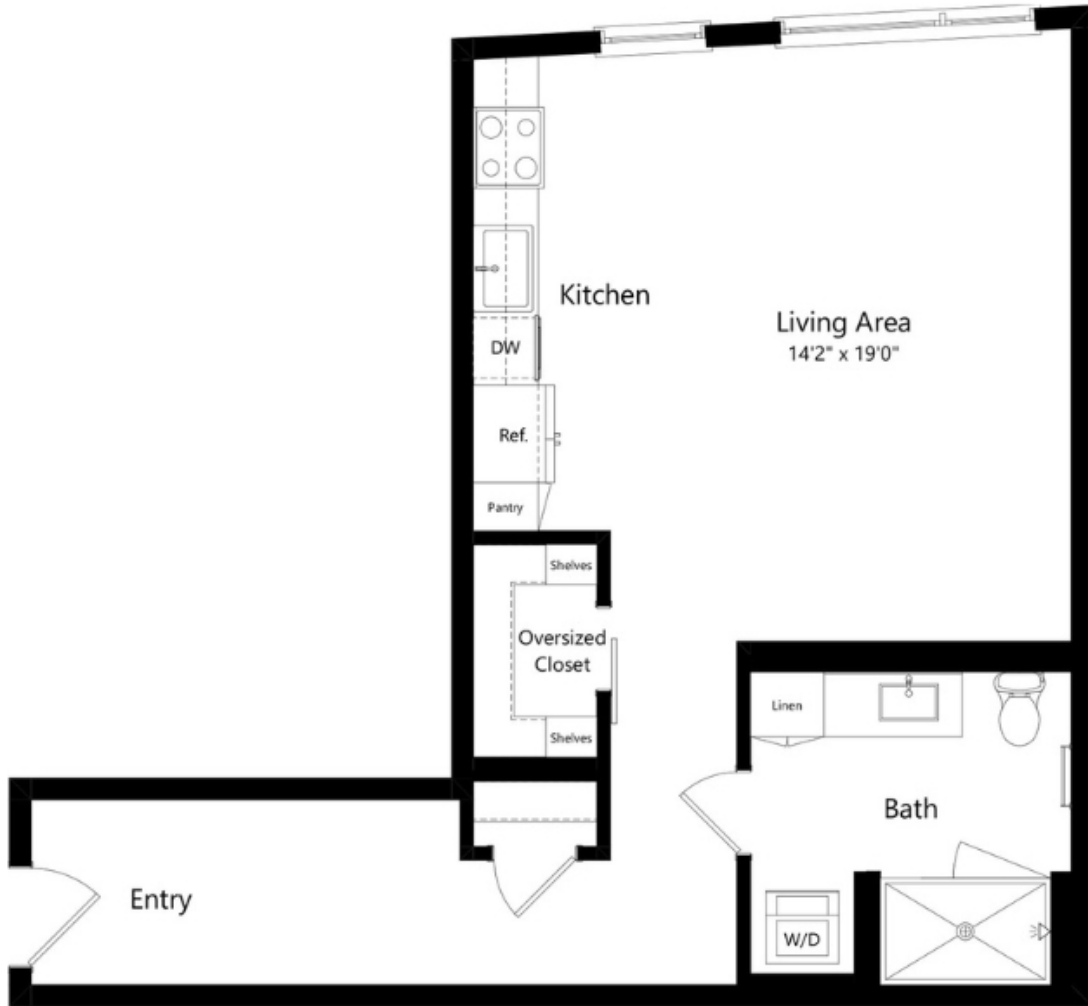

S10

STUDIO / 1 BATH

696

SQ. FT.

172 Constitution Drive | Menlo Park, CA 94025

www.livelume.com

Floor plans are artist's rendering. All dimensions are approximate. Actual product and specifications may vary in dimension or detail. Not all features are available in every apartment home. Prices and availability are subject to change. Rent is based on monthly frequency. Additional fees may apply, such as but not limited to package delivery, trash, water, amenities, etc. Please see a representative for details.