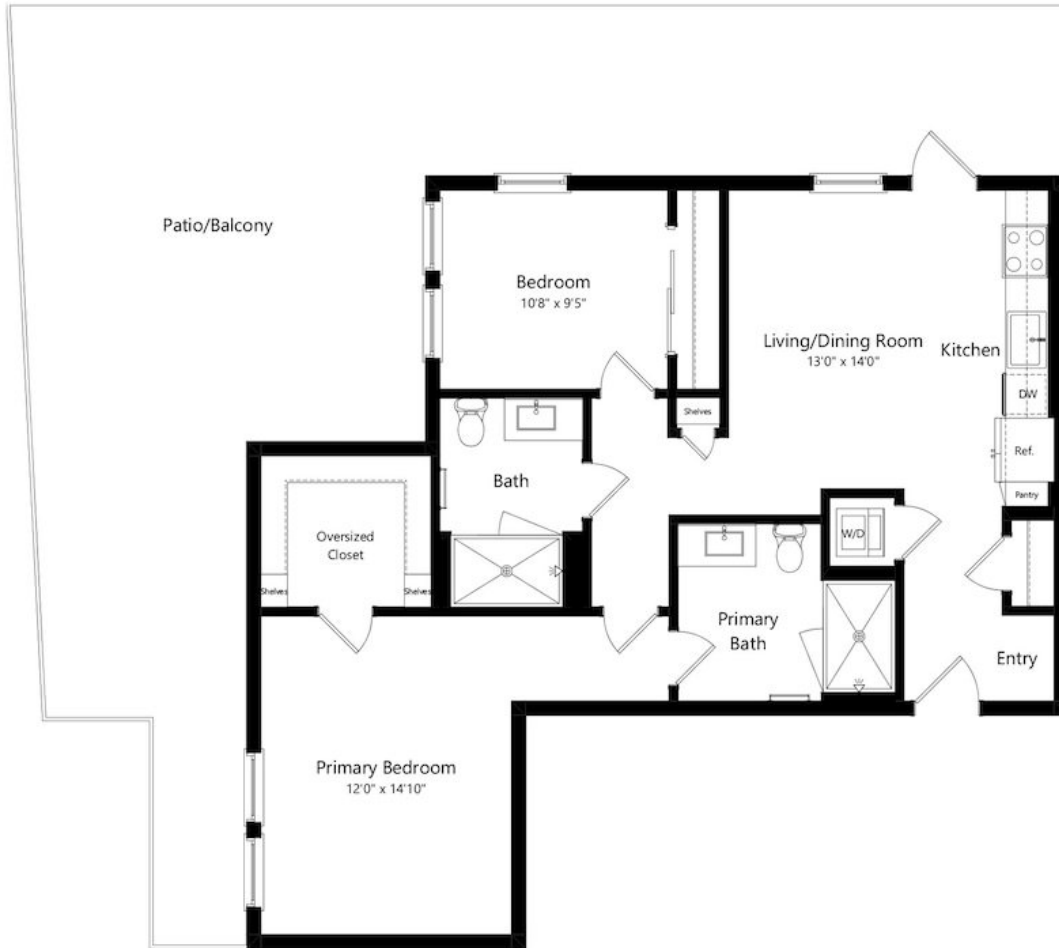

B3

2 BED / 2 BATH

983

SQ. FT.

172 Constitution Drive | Menlo Park, CA 94025

www.livelume.com

Floor plans are artist's rendering. All dimensions are approximate. Actual product and specifications may vary in dimension or detail. Not all features are available in every apartment home. Prices and availability are subject to change. Rent is based on monthly frequency. Additional fees may apply, such as but not limited to package delivery, trash, water, amenities, etc. Please see a representative for details.