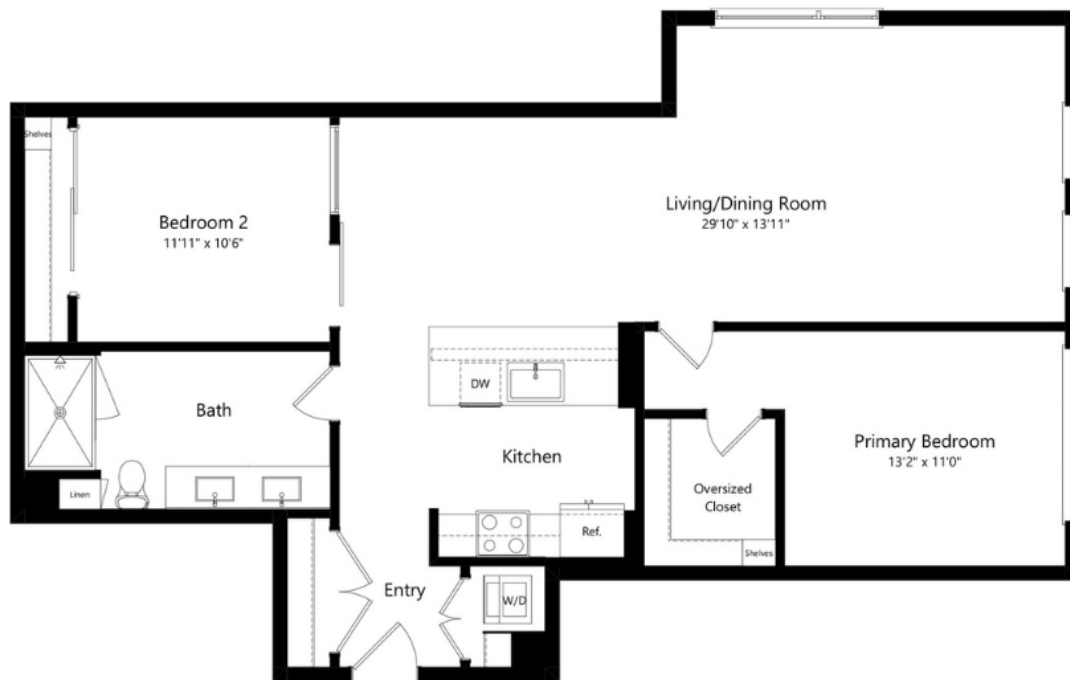

B12

2 BED / 2 BATH

1142

SQ. FT.

	172 Constitution Drive Menlo Park, CA 94025
	www.livelume.com

Floor plans are artist's rendering. All dimensions are approximate. Actual product and specifications may vary in dimension or detail. Not all features are available in every apartment home. Prices and availability are subject to change. Rent is based on monthly frequency. Additional fees may apply, such as but not limited to package delivery, trash, water, amenities, etc. Please see a representative for details.