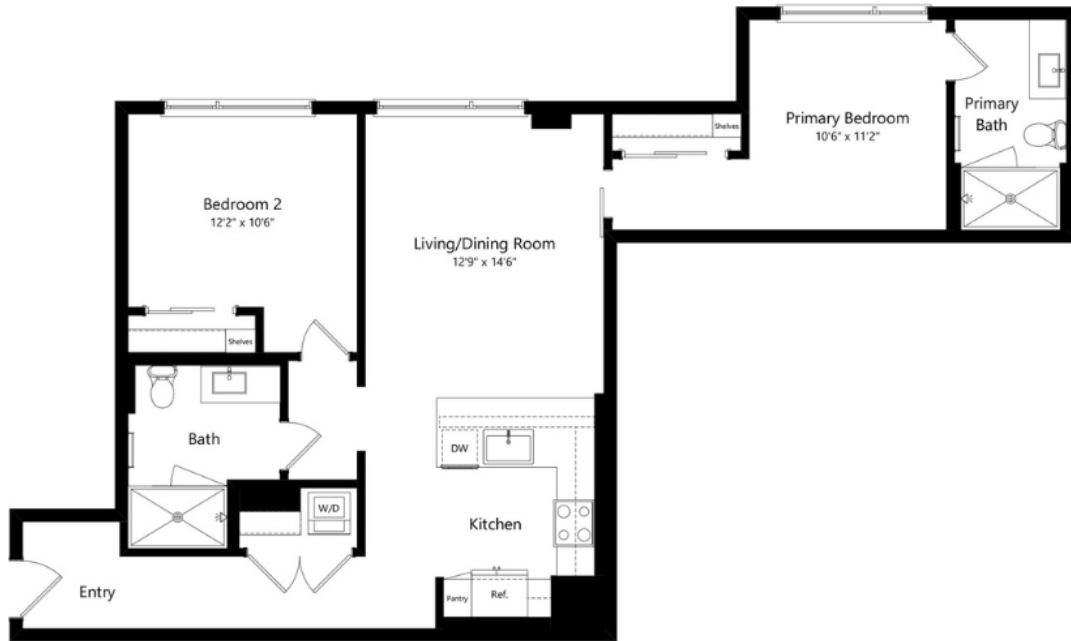

# B11

2 BED / 2 BATH

# 1053

SQ. FT.

172 Constitution Drive | Menlo Park, CA 94025

[www.livelume.com](http://www.livelume.com)

Floor plans are artist's rendering. All dimensions are approximate. Actual product and specifications may vary in dimension or detail. Not all features are available in every apartment home. Prices and availability are subject to change. Rent is based on monthly frequency. Additional fees may apply, such as but not limited to package delivery, trash, water, amenities, etc. Please see a representative for details.