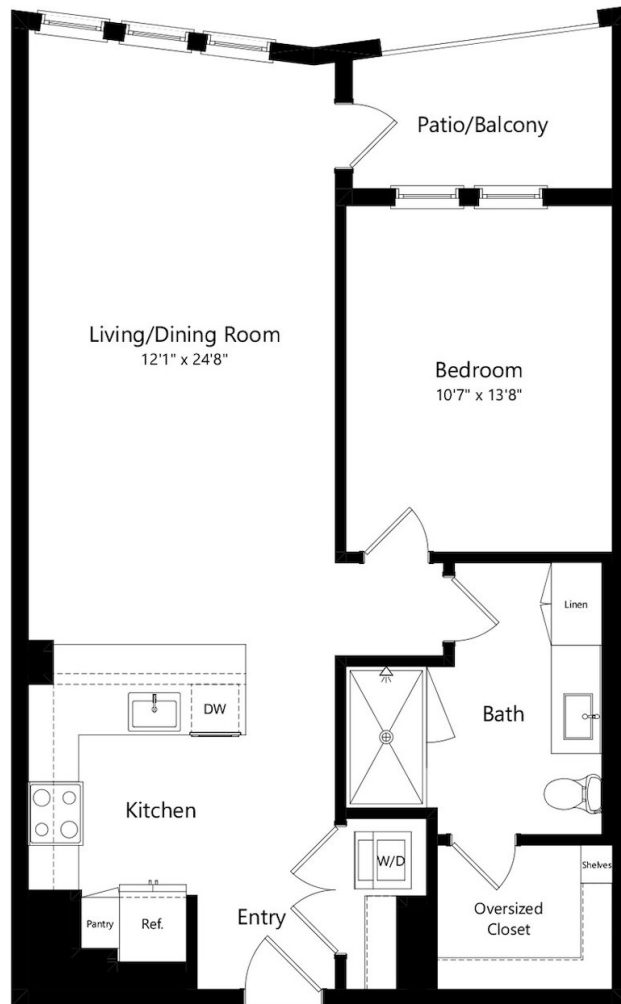

A8

1 BED / 1 BATH

845

SQ. FT.

172 Constitution Drive | Menlo Park, CA 94025

www.livelume.com

Floor plans are artist's rendering. All dimensions are approximate. Actual product and specifications may vary in dimension or detail. Not all features are available in every apartment home. Prices and availability are subject to change. Rent is based on monthly frequency. Additional fees may apply, such as but not limited to package delivery, trash, water, amenities, etc. Please see a representative for details.