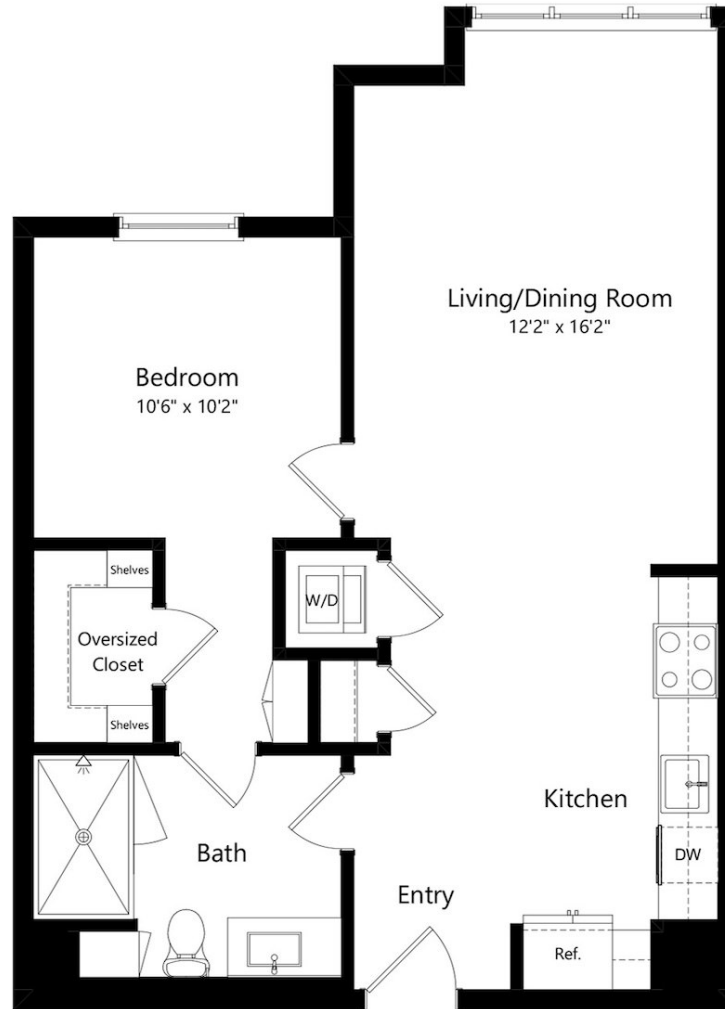

A6

1 BED / 1 BATH

708

SQ. FT.

172 Constitution Drive | Menlo Park, CA 94025

www.livelume.com

Floor plans are artist's rendering. All dimensions are approximate. Actual product and specifications may vary in dimension or detail. Not all features are available in every apartment home. Prices and availability are subject to change. Rent is based on monthly frequency. Additional fees may apply, such as but not limited to package delivery, trash, water, amenities, etc. Please see a representative for details.