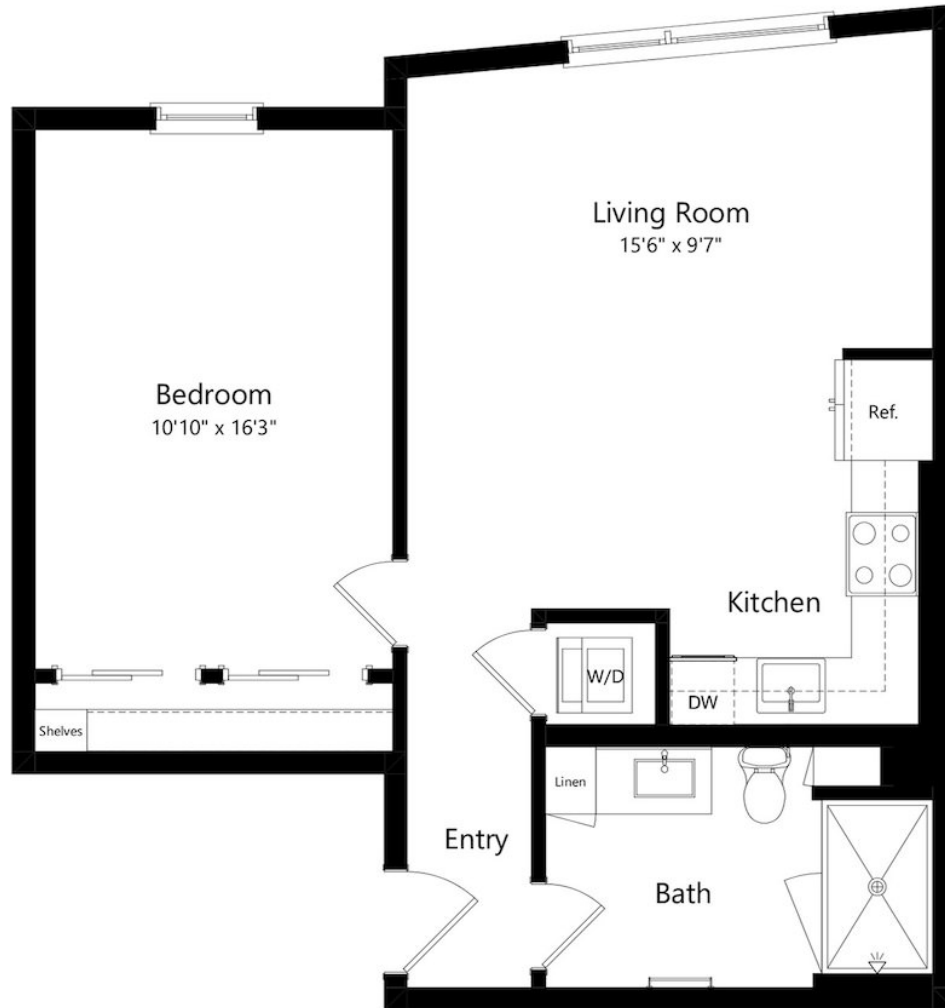

A3

1 BED / 1 BATH

701

SQ. FT.

172 Constitution Drive | Menlo Park, CA 94025

www.livelume.com

Floor plans are artist's rendering. All dimensions are approximate. Actual product and specifications may vary in dimension or detail. Not all features are available in every apartment home. Prices and availability are subject to change. Rent is based on monthly frequency. Additional fees may apply, such as but not limited to package delivery, trash, water, amenities, etc. Please see a representative for details.