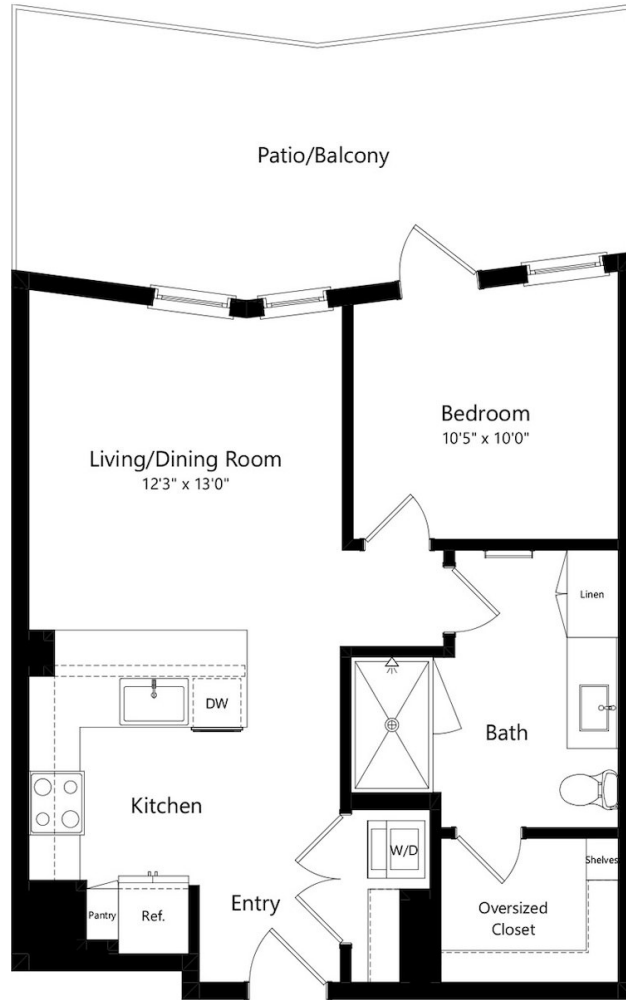

# A25

1 BED / 1 BATH

# 683

SQ. FT.

172 Constitution Drive | Menlo Park, CA 94025

[www.livelume.com](http://www.livelume.com)

Floor plans are artist's rendering. All dimensions are approximate. Actual product and specifications may vary in dimension or detail. Not all features are available in every apartment home. Prices and availability are subject to change. Rent is based on monthly frequency. Additional fees may apply, such as but not limited to package delivery, trash, water, amenities, etc. Please see a representative for details.