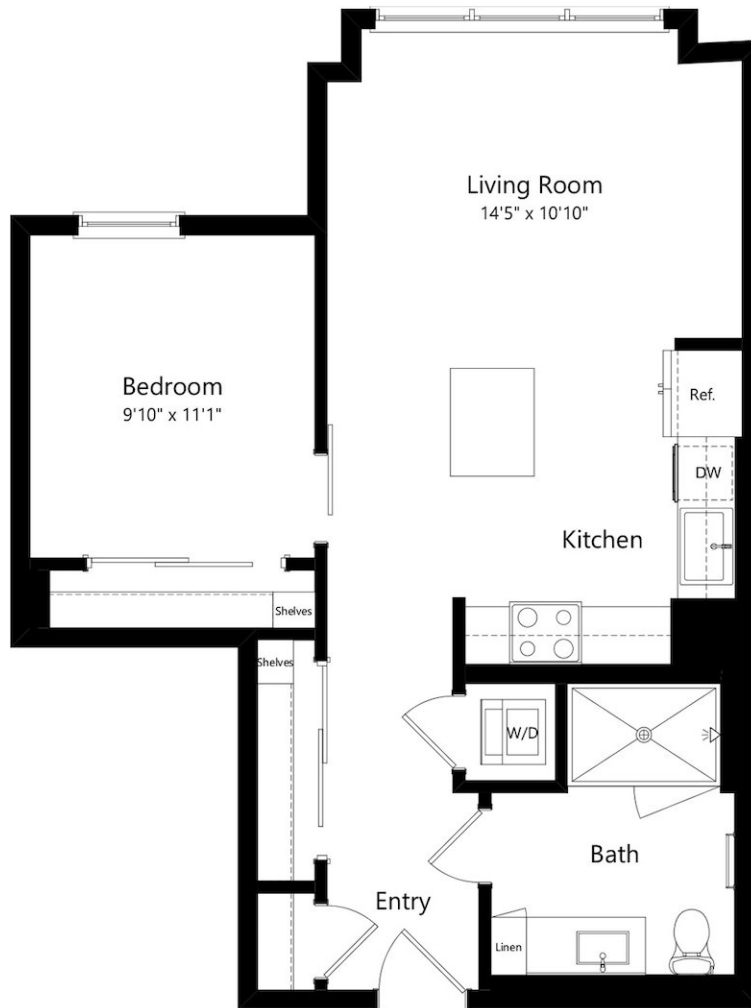

A24

1 BED / 1 BATH

683

SQ. FT.

	172 Constitution Drive Menlo Park, CA 94025
	www.livelume.com

Floor plans are artist's rendering. All dimensions are approximate. Actual product and specifications may vary in dimension or detail. Not all features are available in every apartment home. Prices and availability are subject to change. Rent is based on monthly frequency. Additional fees may apply, such as but not limited to package delivery, trash, water, amenities, etc. Please see a representative for details.