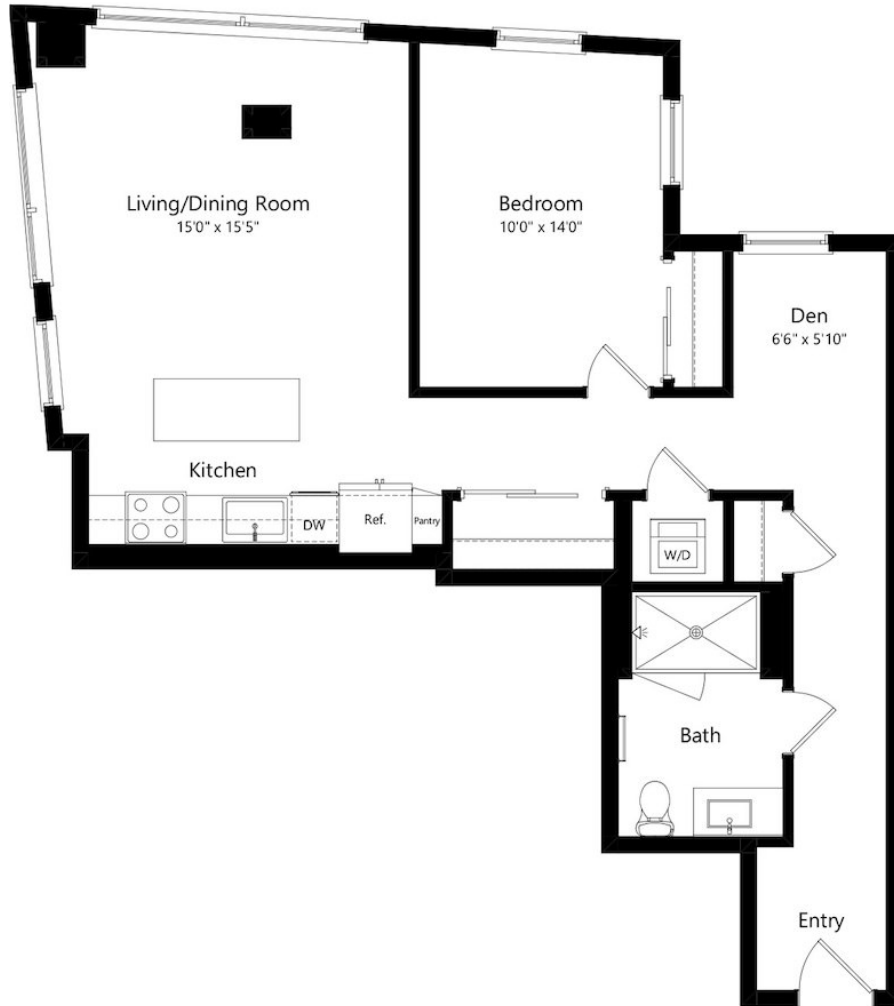

A23

1 BED / 1 BATH

683

SQ. FT.

172 Constitution Drive | Menlo Park, CA 94025

www.livelume.com

Floor plans are artist's rendering. All dimensions are approximate. Actual product and specifications may vary in dimension or detail. Not all features are available in every apartment home. Prices and availability are subject to change. Rent is based on monthly frequency. Additional fees may apply, such as but not limited to package delivery, trash, water, amenities, etc. Please see a representative for details.