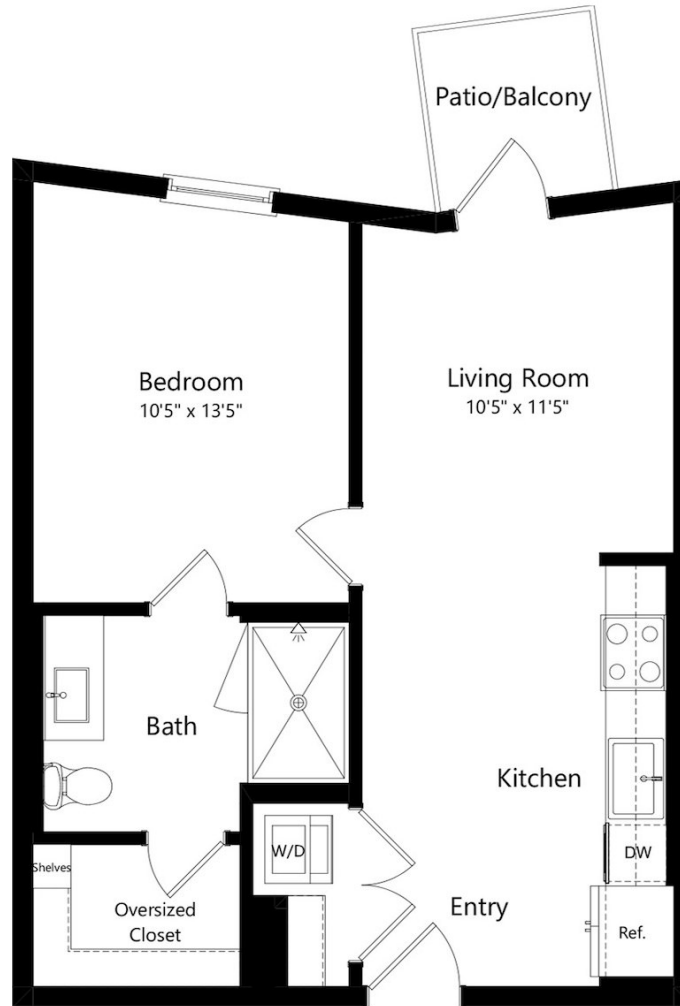

# A21

1 BED / 1 BATH

# 683

SQ. FT.

172 Constitution Drive | Menlo Park, CA 94025

[www.livelume.com](http://www.livelume.com)

Floor plans are artist's rendering. All dimensions are approximate. Actual product and specifications may vary in dimension or detail. Not all features are available in every apartment home. Prices and availability are subject to change. Rent is based on monthly frequency. Additional fees may apply, such as but not limited to package delivery, trash, water, amenities, etc. Please see a representative for details.