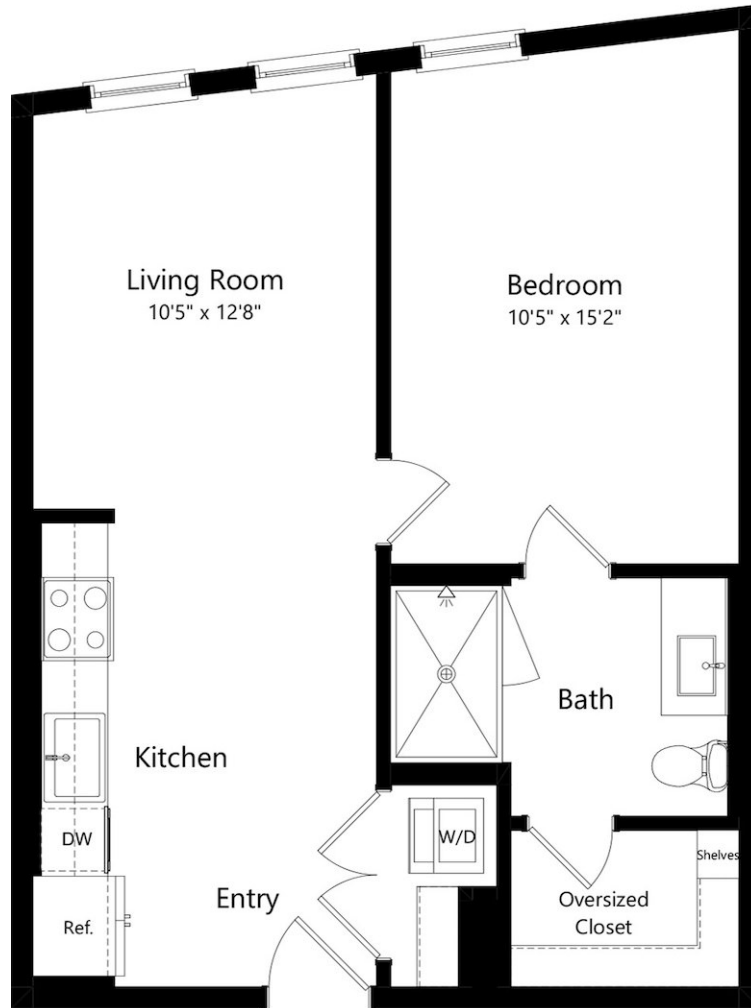

A20

1 BED / 1 BATH

683

SQ. FT.

172 Constitution Drive | Menlo Park, CA 94025

www.livelume.com

Floor plans are artist's rendering. All dimensions are approximate. Actual product and specifications may vary in dimension or detail. Not all features are available in every apartment home. Prices and availability are subject to change. Rent is based on monthly frequency. Additional fees may apply, such as but not limited to package delivery, trash, water, amenities, etc. Please see a representative for details.