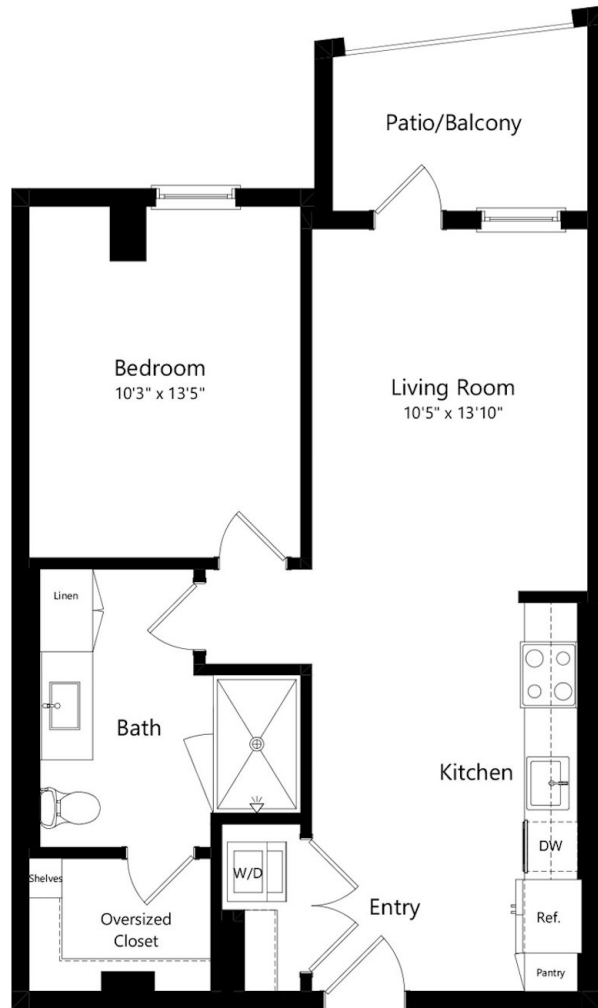

A13

1 BED / 1 BATH

683

SQ. FT.

172 Constitution Drive | Menlo Park, CA 94025

www.livelume.com

Floor plans are artist's rendering. All dimensions are approximate. Actual product and specifications may vary in dimension or detail. Not all features are available in every apartment home. Prices and availability are subject to change. Rent is based on monthly frequency. Additional fees may apply, such as but not limited to package delivery, trash, water, amenities, etc. Please see a representative for details.