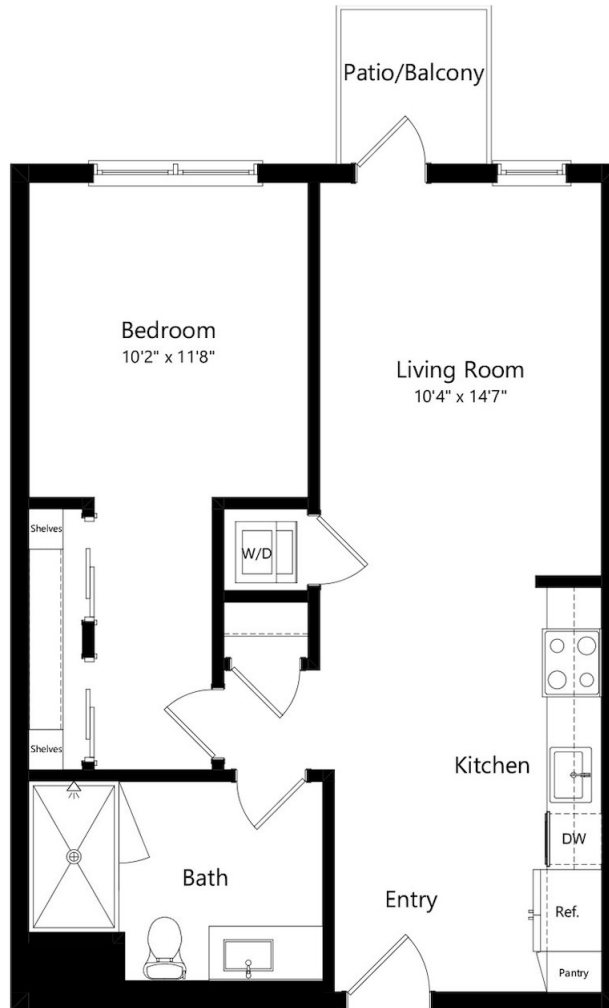

A11

1 BED / 1 BATH

683

SQ. FT.

172 Constitution Drive | Menlo Park, CA 94025

www.livelume.com

Floor plans are artist's rendering. All dimensions are approximate. Actual product and specifications may vary in dimension or detail. Not all features are available in every apartment home. Prices and availability are subject to change. Rent is based on monthly frequency. Additional fees may apply, such as but not limited to package delivery, trash, water, amenities, etc. Please see a representative for details.